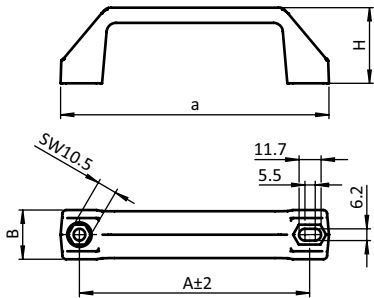

**BRIDGE HANDLE 122**

<b>MODEL</b>	Plastic PA, 122 mm
<b>DESCRIPTION</b>	To mount on doors, flaps and aluminum profiles
<b>MATERIAL</b>	Plastic PA, glass fiber reinforced
<b>COLOR</b>	Black
<b>FASTENING</b>	From the front, using socket head screws; from the back using inserted hexagon nuts or hexagon cap screws
<b>PACK QUANTITY</b>	10 pieces
<b>SPECIALS</b>	Other colors on request

A [mm]	B [mm]	H [mm]	for Nut	for Screw	a [mm]	Weight [g]	Part #
122.0	26.0	40.0	SW10 (M6)	M6	142.0	125.0	092001